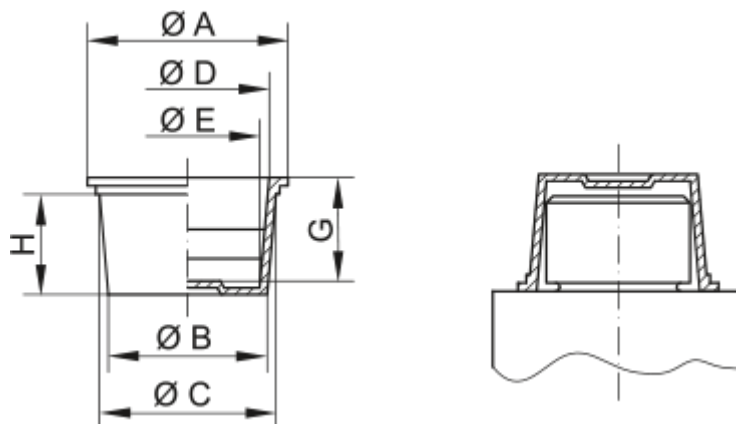

Article number: 59GPN610U33

Description: KLEE Universal plugs GPN 610 U - (\varnothing 44,4-47,7/ \varnothing 46,1-42,8)

Measures

A = 51

B = 44.4

C = 47.7

D = 46.1

E = 42.8